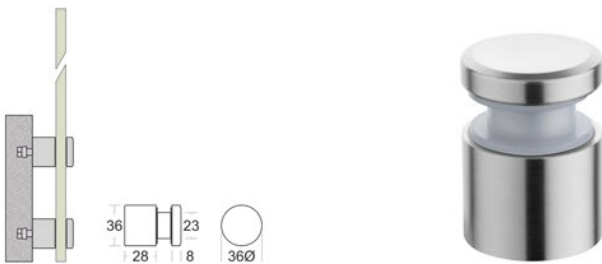

Brackets System

SG 09 BRCVS

Brackets with Continuous Cover Profile

SG 28 CPS

Side Mount Continuous Base Profile

Aluminium Series

MAKE IT SIMPLE BUT SIGNIFICANT

<p>SGS HR 42</p>	<p>SGS HR 4040</p>	<p>SGS HR 42 SL With EPDM Gasket</p>	<p>SGS HR 4040 SL With EPDM Gasket</p>	<p>SGS CO-RAIL 16</p>	<p>SGS AGB 1212</p>
<p>SGS ABN 42 UNI</p>	<p>SGS ABN 4040 UNI</p>	<p>SGS ABN 42 90°</p>	<p>SGS ABN 4040 90°</p>	<p>SGS ABN 42 360°</p>	<p>SGS AWB 1212</p>
<p>SGS AWC 42</p>	<p>SGS AWC 4040</p>	<p>SGS ARS 42</p>	<p>SGS ARS 4040</p>	<p>SGS AEC 42</p>	<p>SGS AEC 4040</p>

Stainless Steel Series

MAKE IT SIMPLE BUT SIGNIFICANT

SGS BSP 38

SGS BSP 42

SGS BSP 50

Stainless Steel Series

MAKE IT SIMPLE BUT SIGNIFICANT

SGS BH 2020