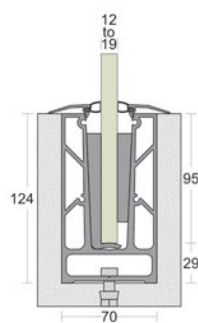

MAKE IT SIMPLE BUT SIGNIFICANT

SG 27 CPC

SG 12 CPC

SG 23 CPC

SG 15 CPC

Aluminium Series

MAKE IT SIMPLE BUT
SIGNIFICANT

SG 28 BRS

Brackets System

SG 09 BRCVS

Brackets with Continuous Cover Profile

SG 28 CPS

Side Mount Continuous Base Profile

Aluminium Series

MAKE IT SIMPLE BUT SIGNIFICANT

<p>SGS HR 42</p>	<p>SGS HR 4040</p>	<p>SGS HR 42 SL With EPDM Gasket</p>	<p>SGS HR 4040 SL With EPDM Gasket</p>	<p>SGS CO-RAIL 16</p>	<p>SGS AGB 1212</p>
<p>SGS ABN 42 UNI</p>	<p>SGS ABN 4040 UNI</p>	<p>SGS ABN 42 90°</p>	<p>SGS ABN 4040 90°</p>	<p>SGS ABN 42 360°</p>	<p>SGS AWB 1212</p>
<p>SGS AWC 42</p>	<p>SGS AWC 4040</p>	<p>SGS ARS 42</p>	<p>SGS ARS 4040</p>	<p>SGS AEC 42</p>	<p>SGS AEC 4040</p>