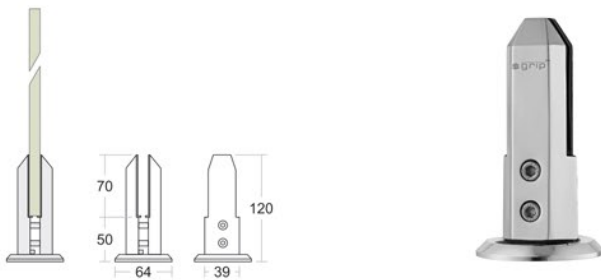

Brackets System

SG 09 BRCVS

Brackets with Continuous Cover Profile

SG 28 CPS

Side Mount Continuous Base Profile

Aluminium Series

MAKE IT SIMPLE BUT SIGNIFICANT

<p>SGS HR 42</p>	<p>SGS HR 4040</p>	<p>SGS HR 42 SL With EPDM Gasket</p>	<p>SGS HR 4040 SL With EPDM Gasket</p>	<p>SGS CO-RAIL 16</p>	<p>SGS AGB 1212</p>
<p>SGS ABN 42 UNI</p>	<p>SGS ABN 4040 UNI</p>	<p>SGS ABN 42 90°</p>	<p>SGS ABN 4040 90°</p>	<p>SGS ABN 42 360°</p>	<p>SGS AWB 1212</p>
<p>SGS AWC 42</p>	<p>SGS AWC 4040</p>	<p>SGS ARS 42</p>	<p>SGS ARS 4040</p>	<p>SGS AEC 42</p>	<p>SGS AEC 4040</p>

Stainless Steel Series

MAKE IT SIMPLE BUT SIGNIFICANT

SGS BSP 38

SGS BSP 42

SGS BSP 50

Stainless Steel Series

MAKE IT SIMPLE BUT SIGNIFICANT

SGS BH 2020