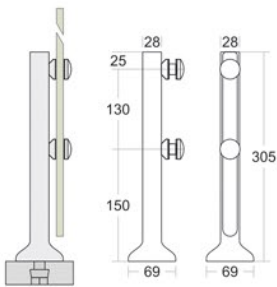

SG 65 BH T

Aluminium Series - Top Mount Spigot

Aluminium Series

MAKE IT SIMPLE BUT SIGNIFICANT

SG 28 BHSB T

SG 2740 BHSB T

SG 2740 BHFB T

Aluminium Series