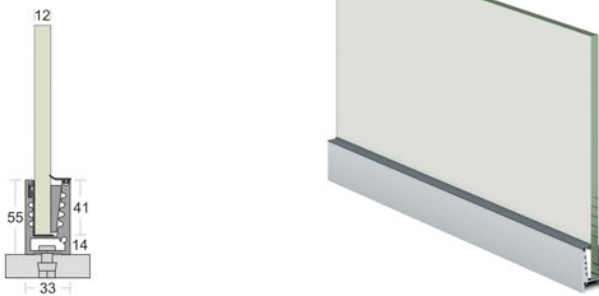

SG 13 CPT

Aluminium Series

MAKE IT SIMPLE BUT SIGNIFICANT