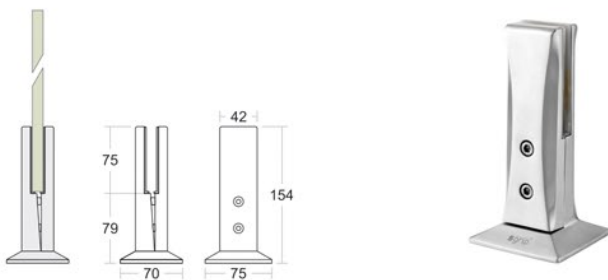

SGS BH 2020

SGS BH 42

SGS BH 4242

SGS BH 130

Stainless Steel Series

MAKE IT SIMPLE BUT SIGNIFICANT