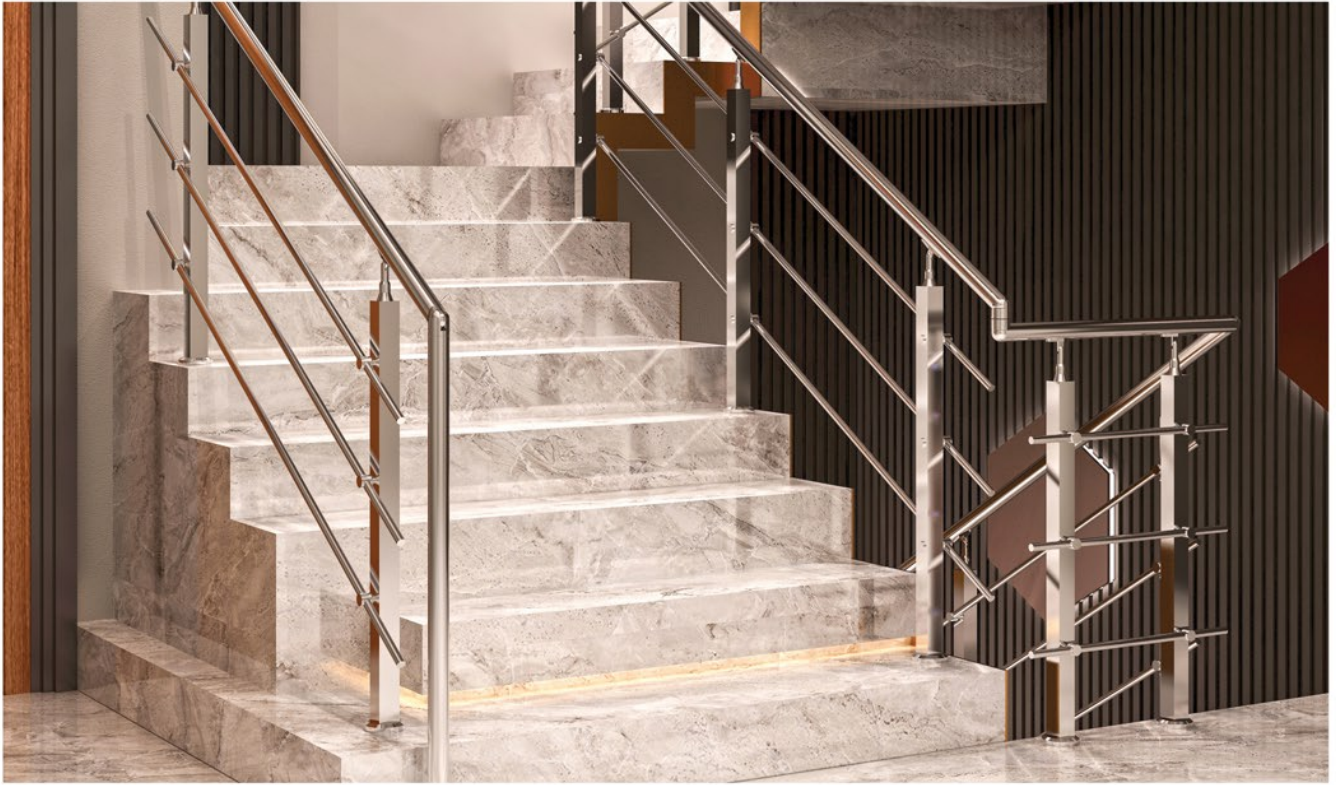

Stainless Steel Series

MAKE IT SIMPLE BUT SIGNIFICANT