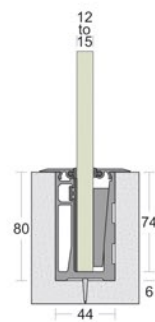

MAKE IT SIMPLE BUT SIGNIFICANT

SG 27 CPC

SG 12 CPC

SG 23 CPC

SG 15 CPC

Aluminium Series

MAKE IT SIMPLE BUT
SIGNIFICANT

SG 28 BRS

Brackets System

SG 09 BRCVS

Brackets with Continuous Cover Profile

SG 28 CPS

Side Mount Continuous Base Profile

Aluminium Series

MAKE IT SIMPLE BUT SIGNIFICANT

<p>SGS HR 42</p>	<p>SGS HR 4040</p>	<p>SGS HR 42 SL With EPDM Gasket</p>	<p>SGS HR 4040 SL With EPDM Gasket</p>	<p>SGS CO-RAIL 16</p>	<p>SGS AGB 1212</p>
<p>SGS ABN 42 UNI</p>	<p>SGS ABN 4040 UNI</p>	<p>SGS ABN 42 90°</p>	<p>SGS ABN 4040 90°</p>	<p>SGS ABN 42 360°</p>	<p>SGS AWB 1212</p>
<p>SGS AWC 42</p>	<p>SGS AWC 4040</p>	<p>SGS ARS 42</p>	<p>SGS ARS 4040</p>	<p>SGS AEC 42</p>	<p>SGS AEC 4040</p>