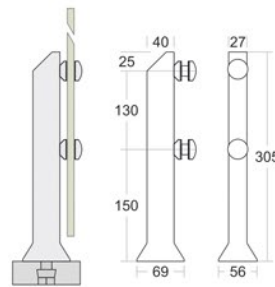

SG 65 BH T

Aluminium Series - Top Mount Spigot

Aluminium Series

MAKE IT SIMPLE BUT SIGNIFICANT

SG 28 BHSB T

SG 2740 BHSB T

SG 2740 BHFB T

Aluminium Series