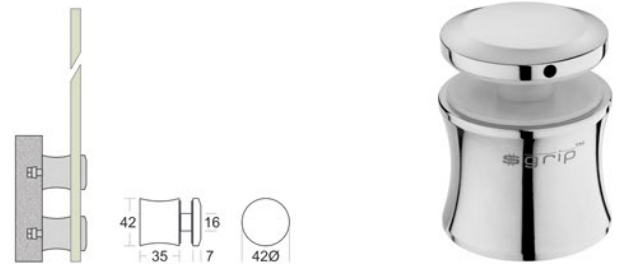

Brackets System

SG 09 BRCVS

Brackets with Continuous Cover Profile

SG 28 CPS

Side Mount Continuous Base Profile

Aluminium Series

MAKE IT SIMPLE BUT SIGNIFICANT

<p>SGS HR 42</p>	<p>SGS HR 4040</p>	<p>SGS HR 42 SL With EPDM Gasket</p>	<p>SGS HR 4040 SL With EPDM Gasket</p>	<p>SGS CO-RAIL 16</p>	<p>SGS AGB 1212</p>
<p>SGS ABN 42 UNI</p>	<p>SGS ABN 4040 UNI</p>	<p>SGS ABN 42 90°</p>	<p>SGS ABN 4040 90°</p>	<p>SGS ABN 42 360°</p>	<p>SGS AWB 1212</p>
<p>SGS AWC 42</p>	<p>SGS AWC 4040</p>	<p>SGS ARS 42</p>	<p>SGS ARS 4040</p>	<p>SGS AEC 42</p>	<p>SGS AEC 4040</p>

Stainless Steel Series

MAKE IT SIMPLE BUT SIGNIFICANT

SGS BSP 38

SGS BSP 42

SGS BSP 50

Stainless Steel Series

MAKE IT SIMPLE BUT SIGNIFICANT

SGS BH 2020