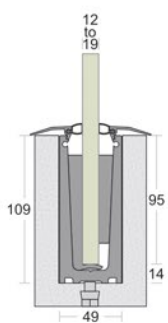

MAKE IT SIMPLE BUT SIGNIFICANT

SG 27 CPC

SG 12 CPC

SG 23 CPC

SG 15 CPC

Aluminium Series

MAKE IT SIMPLE BUT
SIGNIFICANT

SG 28 BRS

Brackets System

SG 09 BRCVS

Brackets with Continuous Cover Profile

SG 28 CPS

Side Mount Continuous Base Profile

Aluminium Series

MAKE IT SIMPLE BUT SIGNIFICANT

<p>SGS HR 42</p>	<p>SGS HR 4040</p>	<p>SGS HR 42 SL With EPDM Gasket</p>	<p>SGS HR 4040 SL With EPDM Gasket</p>	<p>SGS CO-RAIL 16</p>	<p>SGS AGB 1212</p>
<p>SGS ABN 42 UNI</p>	<p>SGS ABN 4040 UNI</p>	<p>SGS ABN 42 90°</p>	<p>SGS ABN 4040 90°</p>	<p>SGS ABN 42 360°</p>	<p>SGS AWB 1212</p>
<p>SGS AWC 42</p>	<p>SGS AWC 4040</p>	<p>SGS ARS 42</p>	<p>SGS ARS 4040</p>	<p>SGS AEC 42</p>	<p>SGS AEC 4040</p>