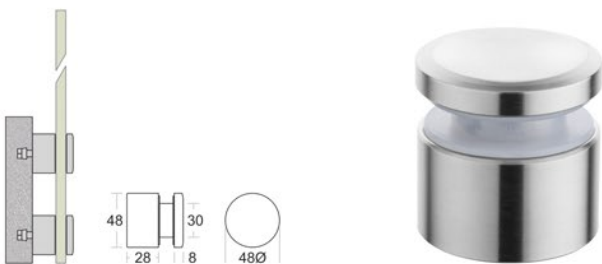

Brackets System

SG 09 BRCVS

Brackets with Continuous Cover Profile

SG 28 CPS

Side Mount Continuous Base Profile

Aluminium Series

MAKE IT SIMPLE BUT SIGNIFICANT

<p>SGS HR 42</p>	<p>SGS HR 4040</p>	<p>SGS HR 42 SL With EPDM Gasket</p>	<p>SGS HR 4040 SL With EPDM Gasket</p>	<p>SGS CO-RAIL 16</p>	<p>SGS AGB 1212</p>
<p>SGS ABN 42 UNI</p>	<p>SGS ABN 4040 UNI</p>	<p>SGS ABN 42 90°</p>	<p>SGS ABN 4040 90°</p>	<p>SGS ABN 42 360°</p>	<p>SGS AWB 1212</p>
<p>SGS AWC 42</p>	<p>SGS AWC 4040</p>	<p>SGS ARS 42</p>	<p>SGS ARS 4040</p>	<p>SGS AEC 42</p>	<p>SGS AEC 4040</p>

Stainless Steel Series

MAKE IT SIMPLE BUT SIGNIFICANT

SGS BSP 38

SGS BSP 42

SGS BSP 50

Stainless Steel Series

MAKE IT SIMPLE BUT SIGNIFICANT

SGS BH 2020