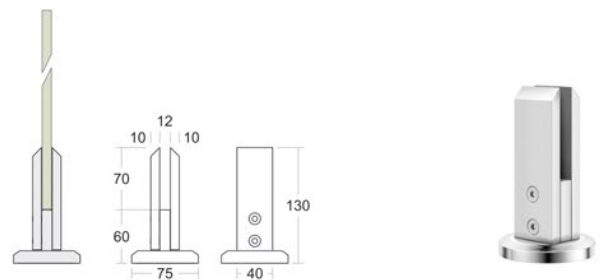

SGS BH 2020

SGS BH 42

SGS BH 4242

SGS BH 130

Stainless Steel Series

MAKE IT SIMPLE BUT SIGNIFICANT