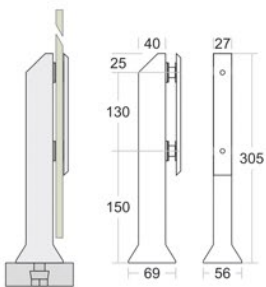

SG 65 BH T

Aluminium Series - Top Mount Spigot

Aluminium Series

MAKE IT SIMPLE BUT SIGNIFICANT

SG 28 BHSB T

SG 2740 BHSB T

SG 2740 BHFB T

Aluminium Series